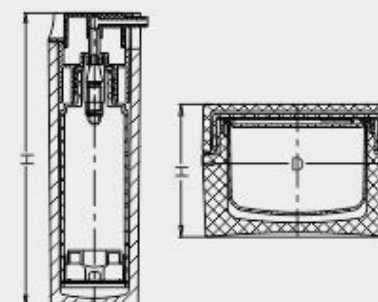

PB/RC SERIES

Round Acrylic Cream Jar
Round Airless Bottle

Item	Capacity	Button	Inner Bottle	Collar	Bottle	Height(H)	Diameter(D)
RC-15	15ml	ABS	PP	ABS	Acrylic	98	40
RC-30	30ml	ABS	PP	ABS	Acrylic	128	40
RC-50	50ml	ABS	PP	ABS	Acrylic	166	40

Item	Capacity	Cap	Inner Cap/Jar	Disc	Jar	Height(H)	Diameter(D)
PB-15	15g	Acrylic	PP	PE	Acrylic	36	63
PB-30	30g	Acrylic	PP	PE	Acrylic	44	63
PB-50	50g	Acrylic	PP	PE	Acrylic	49	70
PB-80	80g	Acrylic	PP	PE	Acrylic	55	74