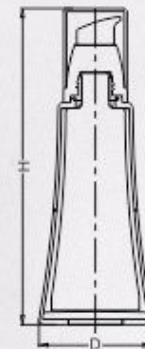

# New Arrival RP/RQ SERIES

BB Cream Airless Bottle  
Soft Tube Airless Bottle

Item	Capacity	Lid	Inner Bottle	Collar	Bottle	Height(H)	Diameter(D)
RP-35	35ml	Acrylic	PP	ABS	Acrylic	139	43x33.5

Item	Capacity	Lid	Inner Bottle	Bottle	Height(H)	Diameter(D)
RQ-30	30ml	Acrylic	PE	Acrylic	143.5	34