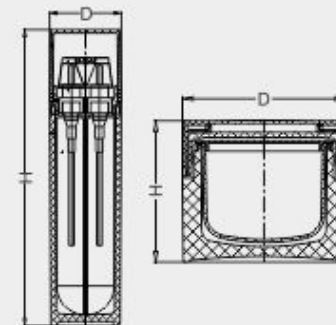

PF/QF SERIES

Dual Tubes Lotion Bottle
Round Cream Jar

Item	Capacity	Lid	Inner Bottle	Collar	Bottle	Height(H)	Diameter(D)
QF-20	20ml	Acrylic	PP	ABS	Acrylic	107	39.5
QF-40	40ml	Acrylic	PP	ABS	Acrylic	147	39.5
Item	Capacity	Cap	Inner Bottle	Collar	Jar	Height(H)	Diameter(D)
PF-50	50g	ABS	PP	ABS	AS	53.5	63