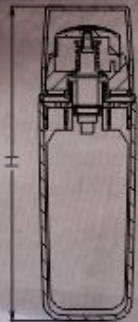

# New Arrival RP/RQ SERIES

BB Cream Airless Bottle  
Soft Tube Airless Bottle

Item	Capacity	Lid	Inner Bottle	Collar	Bottle	Height(H)	Diameter(D)
RP-35	35ml	Acrylic	PP	ABS	Acrylic	139	43x33.5

Item	Capacity	Lid	Inner Bottle	Bottle	Height(H)	Diameter(D)
RQ-30	30ml	Acrylic	PE	Acrylic	143.5	34