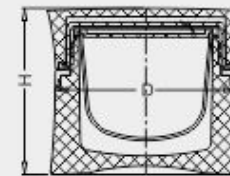

Item	Capacity	Lid	Inner Bottle	Collar/Base	Bottle	Height(H)	Diameter(D)
QH-15	15ml	Acrylic	PP	ABS	Acrylic	125	41
QH-30	30ml	Acrylic	PP	ABS	Acrylic	145	41
QH-50	50ml	Acrylic	PP	ABS	Acrylic	165	45
QH-100	100ml	Acrylic	PP	ABS	Acrylic	187	52