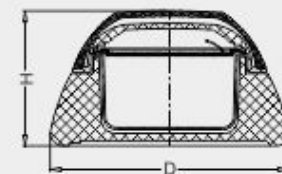

# PK SERIES

Domed Acrylic Jar

PK-50

PK-30

PK-15

Item	Capacity	Cap	Inner Cap/Jar	Disc	Jar	Height(H)	Diameter(D)
PK-15	15g	Acrylic	PP	PE	Acrylic	38.5	67
PK-30	30g	Acrylic	PP	PE	Acrylic	44.5	78
PK-50	50g	Acrylic	PP	PE	Acrylic	51	91