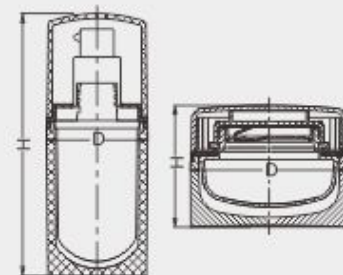

RO-50

RO-30

RO-15

Item	Capacity	Shoulder	Button	Bottle	Height(H)	Diameter(D)
RO-15	15ml	ABS	PP	AS	26.5	107
RO-30	30ml	ABS	PP	AS	33.5	114.5
RO-50	50ml	ABS	PP	AS	33.5	149

# PU/QI SERIES

New Oval Lotion Bottle  
New Oval Cream Jar

QI-30

QI-50

PU-30

PU-50

Item	Capacity	Lid	Shoulder	Bottle	Height(H)	Diameter(D)
QI-30	30ml	Acrylic	ABS	Acrylic	117.5	45x35
QI-50	50ml	Acrylic	ABS	Acrylic	150.5	45x35

Item	Capacity	Cap	Inner Cap	Inner Jar	Disc	Jar	Height(H)	Diameter(D)
PU-30	30g	ABS	PP	PET	PE	Acrylic	52	68x57
PU-50	50g	ABS	PP	PET	PE	Acrylic	59	76.5x64