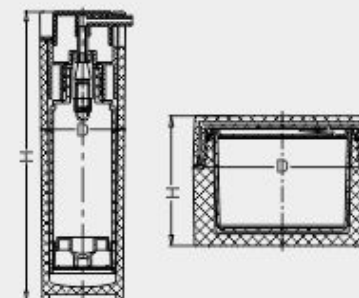

Item	Capacity	Button	Inner Bottle	Collar	Bottle	Height(H)	Diameter(D)
RB-15	15ml	ABS	PP	ABS	Acrylic	101	37x37
RB-30	30ml	ABS	PP	ABS	Acrylic	130	37x37
RB-50	50ml	ABS	PP	ABS	Acrylic	166	37x37

Item	Capacity	Cap	Inner Cap/Jar	Disc	Jar	Height(H)	Diameter(D)
PJ-30	30g	Acrylic	PP	PE	Acrylic	39	59x59
PJ-50	50g	Acrylic	PP	PE	Acrylic	51	68x68
PJ-80	80g	Acrylic	PP	PE	Acrylic	62	68x68