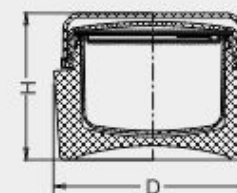

# PE SERIES

Square Cream Jar

PE-15

PE-5

PE-100

PE-50

PE-30

Item	Capacity	Cap	Inner Cap/Jar	Disc	Jar	Height(H)	Diameter(D)
PE-5	5g	PP	PP	PE	Acrylic	25	35x33
PE-15	15g	Acrylic	PP	PE	Acrylic	40	67x62.5
PE-30	30g	Acrylic	PP	PE	Acrylic	47	67x62.5
PE-50	50g	Acrylic	PP	PE	Acrylic	52	75x70
PE-100	100g	Acrylic	PP	PE	Acrylic	59	93x93