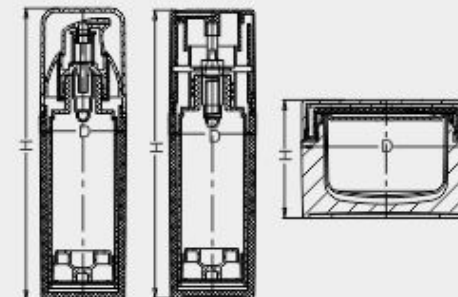

RJ-30

RJ-50

PR-5

PR-30

PR-50

Item	Capacity	Lid/Button	Inner Bottle	Collar	Bottle	Height(H)	Diameter(D)
RK-15	15ml	ABS	PP	ABS	AS	98	37x37
RK-30	30ml	ABS	PP	ABS	AS	126	37x37
RK-50	50ml	ABS	PP	ABS	AS	164	37x37
RJ-15	15ml	ABS	PP	ABS	AS	96	37x37
RJ-30	30ml	ABS	PP	ABS	AS	125	37x37
RJ-50	50ml	ABS	PP	ABS	AS	163	37x37