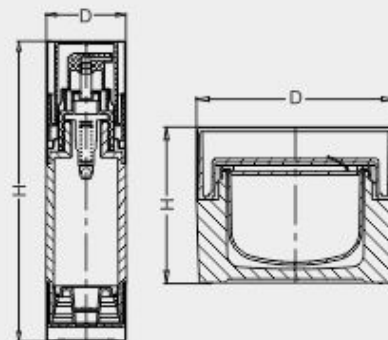

PQ/RA SERIES

Round Acrylic Jar With Alum Cap
Alum Airless Bottle

Item	Capacity	Lid	Base	Shoulder	Body	Height(H)	Diameter(D)
RA-15	15ml	Alum	Alum	Alum	AS	109	27
RA-30	30ml	Alum	Alum	Alum	AS	125	33
RA-50	50ml	Alum	Alum	Alum	AS	155	33
RA-80	80ml	Alum	Alum	Alum	AS	155	41
RA-100	100ml	Alum	Alum	Alum	AS	175	41

Item	Capacity	Cap	Inner Cap/Jar	Disc	Jar	Height(H)	Diameter(D)
PQ-15	15g	Alum	PP	PE	Acrylic	41	63
PQ-30	30g	Alum	PP	PE	Acrylic	49	63
PQ-50	50g	Alum	PP	PE	Acrylic	57	70