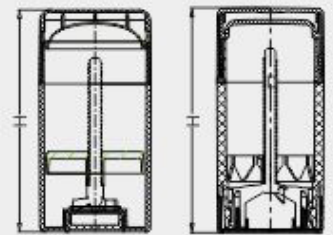

DB/DC SERIES

Deodorant Containers

Item	Capacity	Cap	Insert	Screw rod	Bottle	Height(H)	Diameter(D)
DB-15	15ml	PP	PP	PP	PP	78	55x28
DB-40	40ml	PP	PP	PP	PP	112	45x27
DB-50	50ml	PP	PP	PP	PP	108	55x28
DB-75	75ml	PP	PP	PP	PP	120	65x28

Item	Capacity	Cap	Insert	Screw rod	Bottle	Height(H)	Diameter(D)
DC-30	30ml	AS	PP	PP	AS	76	37.5
DC-50	50ml	AS	PP	PP	AS	89	43
DC-75	75ml	AS	PP	PP	AS	101.5	49