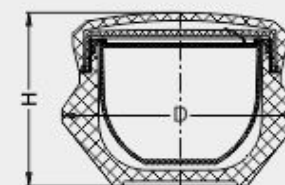

# PA SERIES

Diamond Acrylic Jar

PA-50

PA-30

PA-15

Item	Capacity	Cap	Inner Cap/Jar	Disc	Jar	Height(H)	Diameter(D)
PA-15	15g	Acrylic	PP	PE	Acrylic	43.5	57x57
PA-30	30g	Acrylic	PP	PE	Acrylic	46	64.5x64.5
PA-50	50g	Acrylic	PP	PE	Acrylic	54	74x74