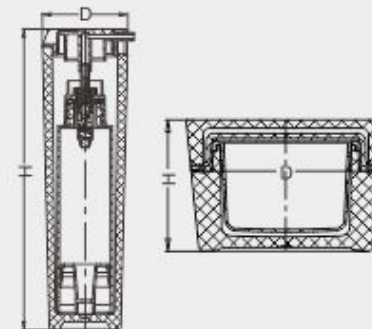

Item	Capacity	Button	Inner Bottle	Collar	Bottle	Height(H)	Diameter(D)
RM-15	15ml	ABS	PP	ABS	Acrylic	91	43
RM-30	30ml	ABS	PP	ABS	Acrylic	149	43

Item	Capacity	Cap	Inner Cap/Jar	Disc	Jar	Height(H)	Diameter(D)
PG-15	15g	Acrylic	PP	PE	Acrylic	36	53
PG-30	30g	Acrylic	PP	PE	Acrylic	43	66
PG-50	50g	Acrylic	PP	PE	Acrylic	48	75
PG-75	75g	Acrylic	PP	PE	Acrylic	47	83