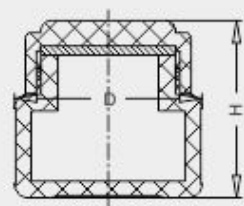

# PN SERIES

Alum Cream Jar

PN-50

PN-5

PN-30

PN-15

Item	Capacity	Cap	Insert Cap	Inner Jar	Jar	Height(H)	Diameter(D)
PN-5	5ml	Alum	PP	Glass	Alum	30	34
PN-15	15ml	Alum	PP	Glass	Alum	37	43
PN-30	30ml	Alum	PP	Glass	Alum	45	54
PN-50	50ml	Alum	PP	Glass	Alum	51	59