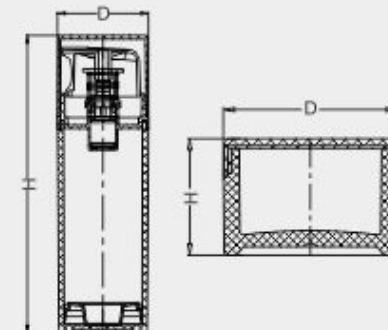

Item	Capacity	Lid	Shoulder	Bottle	Height(H)	Diameter(D)
RF-50	50ml	AS	ABS	AS	105	48
RF-120	120ml	AS	ABS	AS	159	48
RF-180	180ml	AS	ABS	AS	202	48.5

Item	Capacity	Cap	Disc	Jar	Height(H)	Diameter(D)
PL-15	15g	ABS	PE	PETG	32	42
PL-50	50g	ABS	N/A	PETG	42	63
PL-80	80g	ABS	PE	PETG	58	61