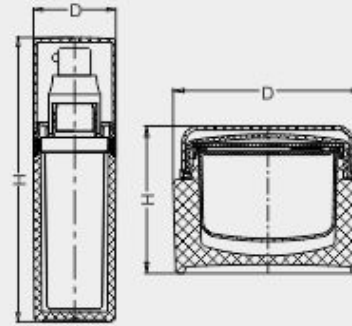

PC-5

PC-15

PC-50

PC-100

PC-200

PC-30

Item	Capacity	Cap	Inner Bottle	Collar	Bottle	Height(H)	Diameter(D)
QD-15	15ml	Acrylic	PP	ABS	Acrylic	115	32
QD-30A	30ml	Acrylic	PP	ABS	Acrylic	142	32
QD-30B	30ml	Acrylic	PP	ABS	Acrylic	131	38
QD-50	50ml	Acrylic	PP	ABS	Acrylic	153	38
QD-100	100ml	Acrylic	PP	ABS	Acrylic	184	42
QD-120	120ml	ABS	PP	ABS	Acrylic	182	47