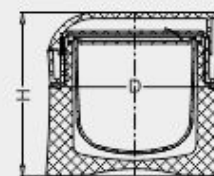

Item	Capacity	Lid	Inner Bottle	Collar	Bottle	Height(H)	Diameter(D)
RL-15	15ml	ABS	PP	ABS	Acrylic	104	47
RL-30	30ml	ABS	PP	ABS	Acrylic	130	47
RL-50	50ml	ABS	PP	ABS	Acrylic	168	47
RL-100	100ml	ABS	PP	ABS	Acrylic	185	52

Item	Capacity	Cap	Inner Cap/Jar	Disc	Jar	Height(H)	Diameter(D)
PS-30	30g	ABS	PP	PE	Acrylic	55	62
PS-50	50g	ABS	PP	PE	Acrylic	62	69